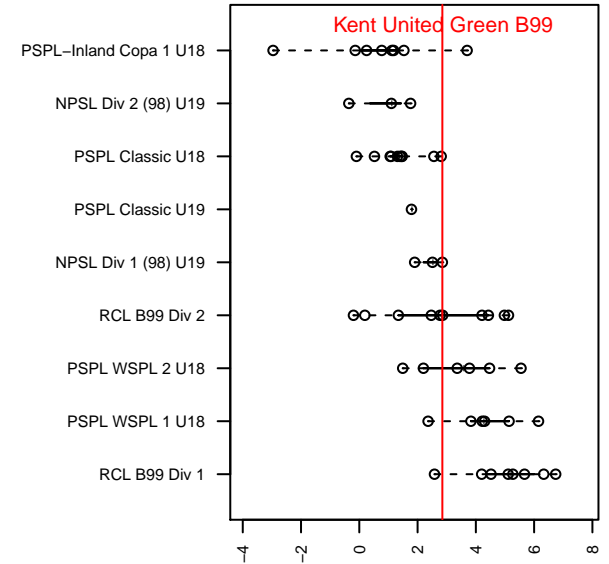

**attack and defense rating
relative to others at age
and all opponents in last 13 months**