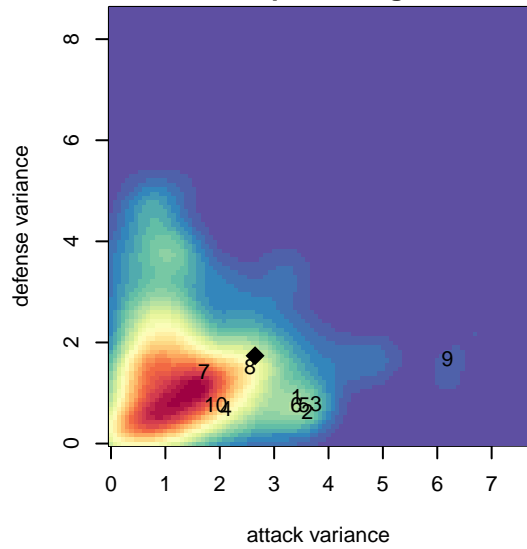

# Kent United Green B99

Kent United  
 Kent, WA  
 B99 total strength=1576  
 attack=19.74 defense=10.97  
 fall league = NPSL Div 1 (98) U19

alt names used:  
 KENT UNITED KU B99 GREEN (WA)

Venues played:  
 2016 Starfire Spring Classic BU18-19  
 2016 Crossfire Select U19 Gold  
 2016 Bigfoot Gold U18  
 2016 NPSL Division 1 (98) U19  
 2016 Founders Cup B98 Div A

**Kent United Green B99**  
 Dots are actual minus expected GF (blue circles) and GA (red triangles).  
 Blue line is smoothed change in attack strength. Red is smoothed change in defense strength.

**attack and defense variance (black dot)  
relative to other teams  
and top 10 in region**